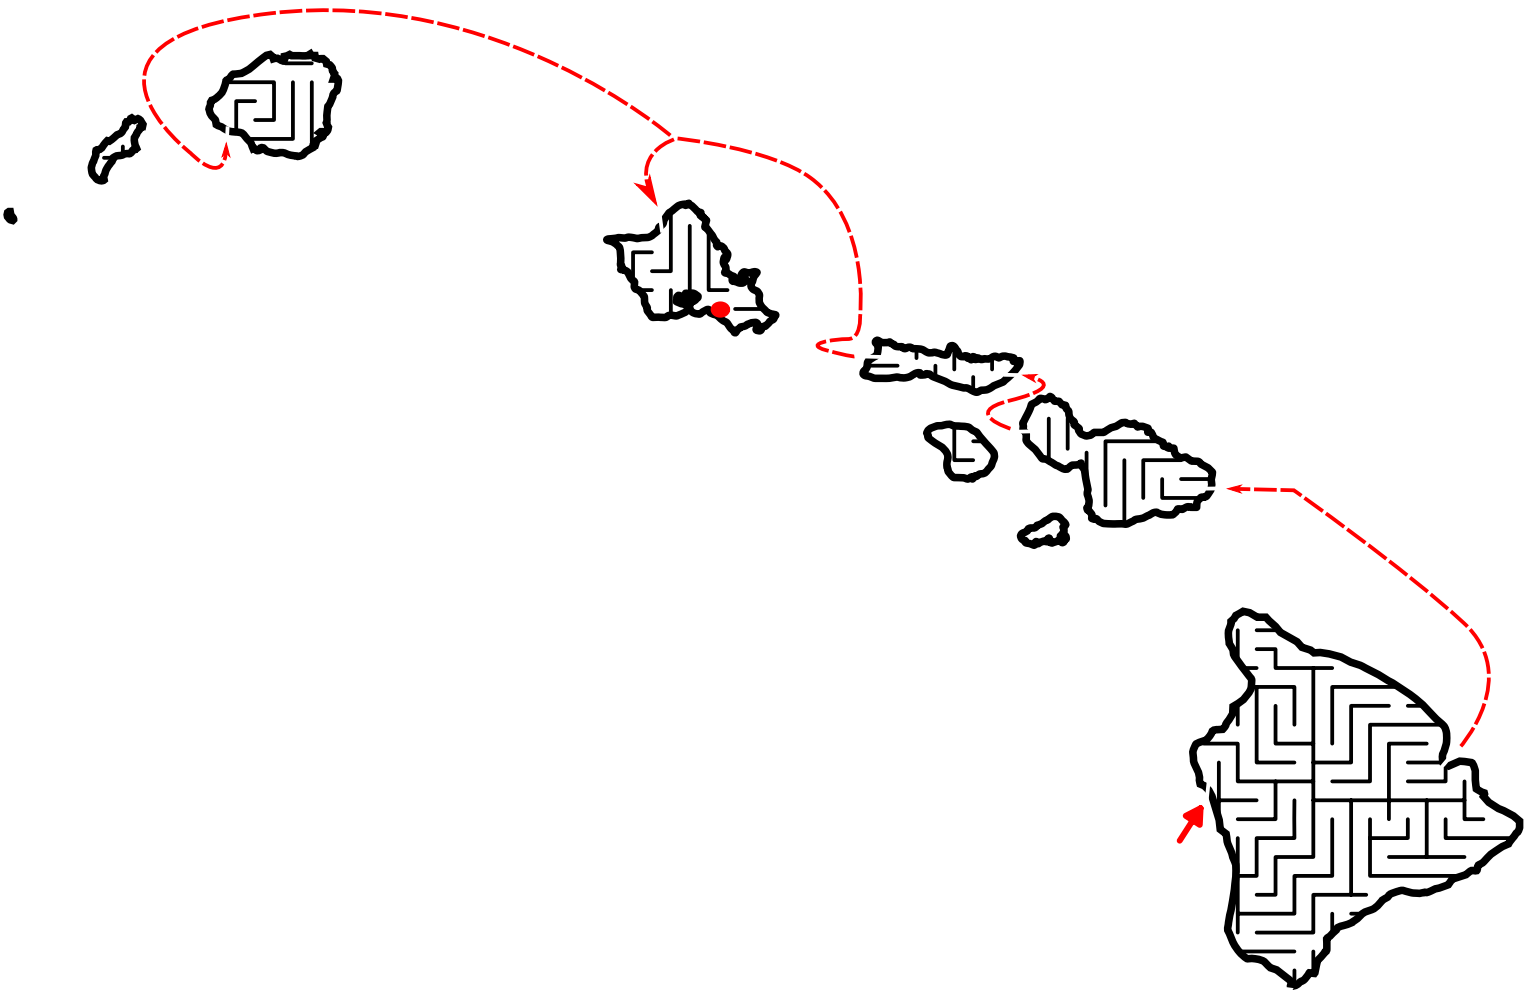

Hawaii

State Capital (MAZE END): Honolulu

Postal Code: HI

Statehood gained: 1959

Region: West

State Motto: Ua mau ke ea o ka 'āina i ka pono

State Bird: Hawaiian goose

State Flower: Hawaiian hibiscus